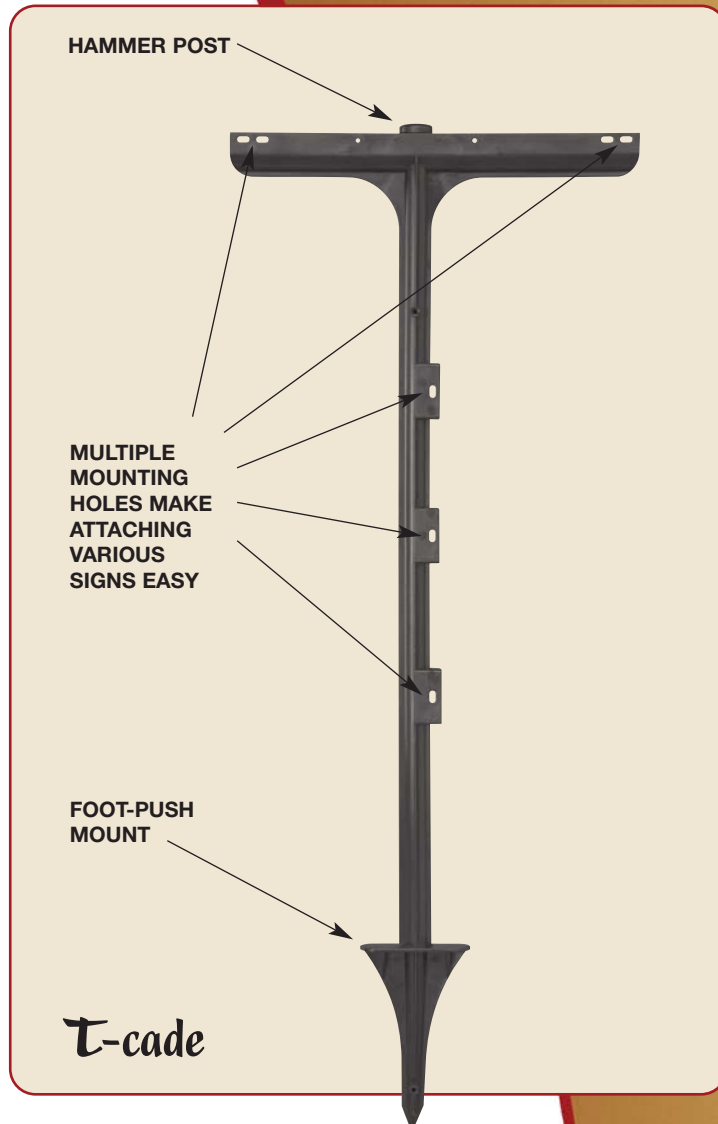

Realicade & T-cade