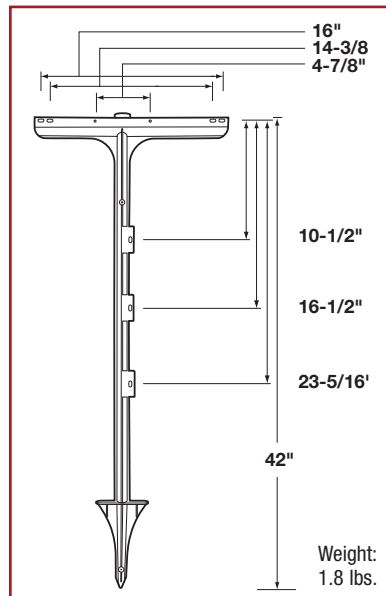

All-Plastic Yard Signs

T-cade & Realicade

- Strong, durable and light-weight.
- Made of high-grade engineered polyethylene.
- Easy to install using foot-push mounts or hammer knobs (for hard soil).
- No: fading, rust, splinters or painting.
- Realicade available in black or white.

T-cade

Realicade

Realicade & T-cade

REALICADE DIMENSIONS

T-CADE DIMENSIONS

MADE IN THE USA

PLASTICADE PRODUCTS

7700 Austin Avenue
 Skokie, IL 60077
 phone (800) 772-0355
 fax (847) 966-8074
www.plasticade.com