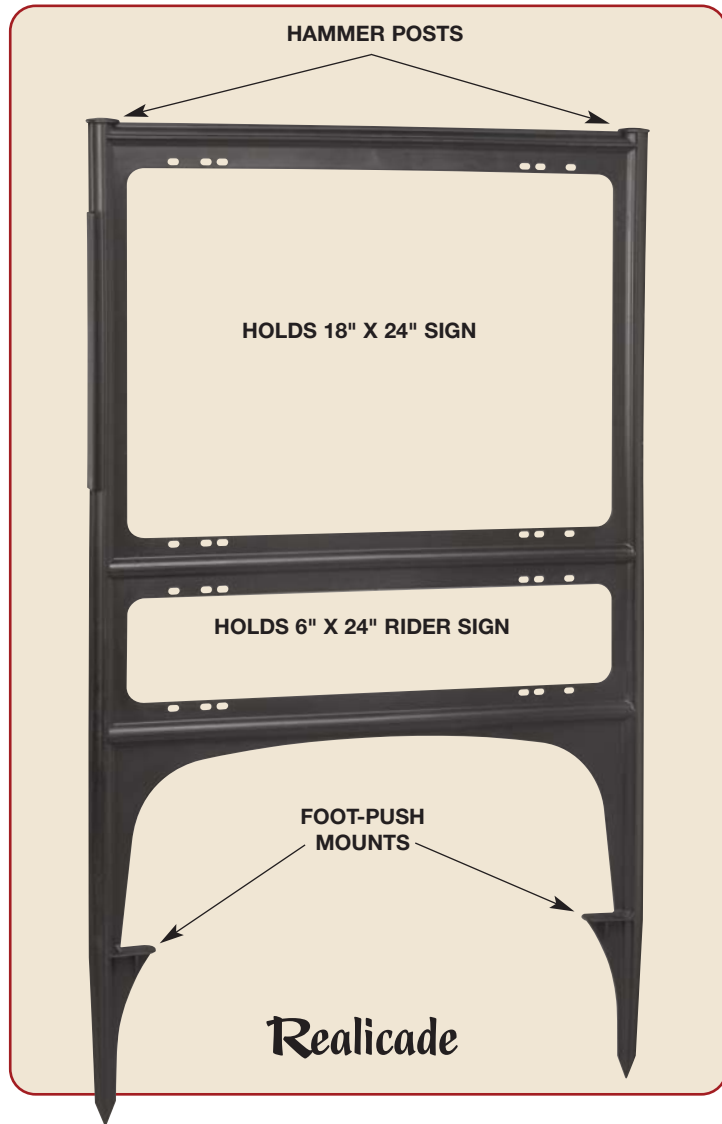

Realicade & T-cade